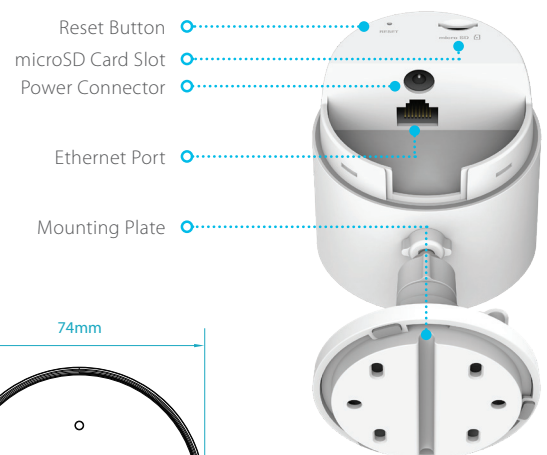

Functionality	
Wireless IEEE Standard	802.11n/g wireless
Wi-Fi Operation Band	2.4 GHz
Security Protocol	WPA3
Bluetooth	Bluetooth Low Energy 4.0
Network Protocols	IPv4, IPv6 dual stack, Bonjour (mDNS and DNS-SD), ONVIF Profile S, RTSP, SRTP (D-Link private), HTTPS

Software	
Device Management	mydlink app (iOS and Android), mydlink Portal
Features	Motion detection, person detection, sound detection
Recording	mydlink Cloud Recording, microSD card recording (Up to 256 GB capacity)³
Notifications	Push notifications with a snapshot and quick action buttons (2 designated contact numbers and live view)
Voice Assistants	Amazon Alexa, the Google Assistant

Physical	
Power Input	100 to 240 V AC, 50/60 Hz
Power Output	12 V DC 1.0 A
Max. Power Consumption	7 W ± 5%
Cable Length	3 m (9.8 ft)
Indoor/Outdoor	Suitable for covered outdoor installation in upright position³ and indoor use
Operating Temperature	-20 to 45 °C (-4 to 113 °F)
Storage Temperature	-20 to 70 °C (-4 to 158 °F)
Operating/Storage Humidity	Max. 90% non-condensing
Weight	250 g
Dimensions	138 x 88 x 62 mm
Certifications	CE, LVD, RCM, FCC Class B, IC, NCC/BSMI

¹ Alexa service and the Google Assistant may not be available in all regions. ² Use of audio or video equipment for recording the image or audio of a person without their knowledge and consent is prohibited in certain states or jurisdictions. The end-user assumes all liability for compliance with applicable state, local and federal laws. ³microSD card not included. Supports capacity up to 256 GB. ³ This device is designed to be installed under eaves or similarly covered locations, and does not support inverted installation. Please ensure that the device is installed with the rubber plug pointed downwards towards the ground, and that it is not installed in an area where it will experience continuous water exposure.