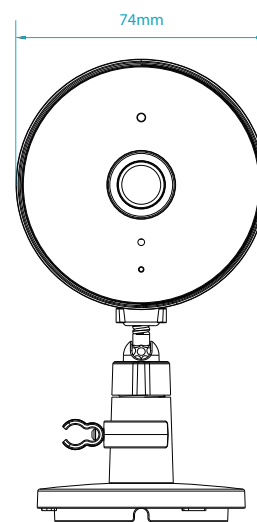

Functionality	
Wireless IEEE Standard	802.11n/g wireless
Wi-Fi Operation Band	2.4 GHz
Security Protocol	WPA3
Bluetooth	Bluetooth Low Energy 4.0
Network Protocols	IPv4, IPv6 dual stack, Bonjour (mDNS and DNS-SD), ONVIF Profile S, RTSP, SRTP (D-Link private), HTTPS

Software	
Device Management	mydlink app (iOS and Android), mydlink Portal
Features	Motion detection, person detection, sound detection
Recording	mydlink Cloud Recording, microSD card recording (Up to 256 GB capacity)³
Notifications	Push notifications with a snapshot and quick action buttons (2 designated contact numbers and live view)
Voice Assistants	Amazon Alexa, the Google Assistant

Physical	
Power Input	100 to 240 V AC, 50/60 Hz
Power Output	12 V DC 1.0 A
Max. Power Consumption	7 W ± 5%
Cable Length	3 m (9.8 ft)
Indoor/Outdoor	Suitable for covered outdoor installation in upright position³ and indoor use
Operating Temperature	-20 to 45 °C (-4 to 113 °F)
Storage Temperature	-20 to 70 °C (-4 to 158 °F)
Operating/Storage Humidity	Max. 90% non-condensing
Weight	250 g
Dimensions	138 x 88 x 62 mm
Certifications	CE, LVD, RCM, FCC Class B, IC, NCC/BSMI

¹ Alexa service and the Google Assistant may not be available in all regions. ² Use of audio or video equipment for recording the image or audio of a person without their knowledge and consent is prohibited in certain states or jurisdictions. The end-user assumes all liability for compliance with applicable state, local and federal laws. ³microSD card not included. Supports capacity up to 256 GB. ³ This device is designed to be installed under eaves or similarly covered locations, and does not support inverted installation. Please ensure that the device is installed with the rubber plug pointed downwards towards the ground, and that it is not installed in an area where it will experience continuous water exposure.