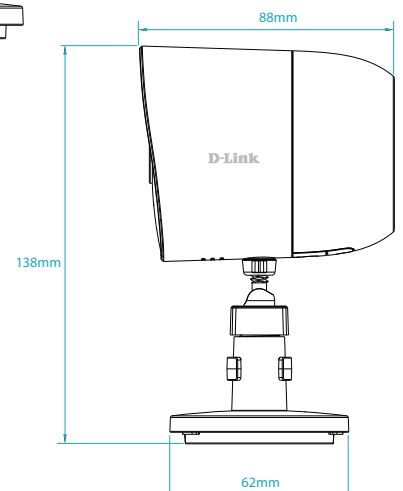

### ONVIF Compliant

Supports ONVIF for continuous recording with compatible NVR, VMS or NAS

General	
Video Compression	H.264
Max. Resolution	2 Megapixel (Full HD)
Max. Frame	1080p (1920 x 1080)
Image Sensor	1/2.9" Progressive CMOS sensor
Day & Night - IR LED	5 m (16 ft)
Focal Length	3 mm
Aperture	F2.4
Angle of View	(H) 109° (V) 57° (D) 135°
Mechanical PTZ	No
Audio	Built-in microphone and speaker
Audio Codec	MPEG-2 AAC LC

Physical	
Power Input	100 to 240 V AC, 50/60 Hz
Power Output	12 V DC 1.0 A
Max. Power Consumption	7 W ± 5%
Cable Length	3 m (9.8 ft)
Indoor/Outdoor	Suitable for covered outdoor installation in upright position <sup>3</sup> and indoor use
Operating Temperature	-20 to 45 °C (-4 to 113 °F)
Storage Temperature	-20 to 70 °C (-4 to 158 °F)
Operating/Storage Humidity	Max. 90% non-condensing
Weight	250 g
Dimensions	138 x 88 x 62 mm
Certifications	CE, LVD, RCM, FCC Class B, IC, NCC/BSMI